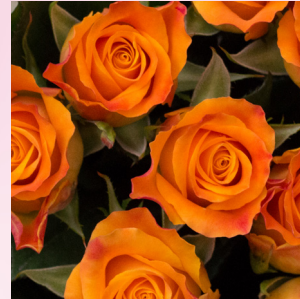

## Outlaw

**Pro. Colour:** Bi-colour Yellow Red  
**Bud Size:**  
**Vase Life(Days):**  
**Avg. Stem Length:**

---

## Marie Claire

**Product Colour:** Light Orange  
**Bud Size:** 3.8x2.8  
**Vase Life(Days):** 10-12  
**Avg. Stem Length:** 40-50-60cm

---